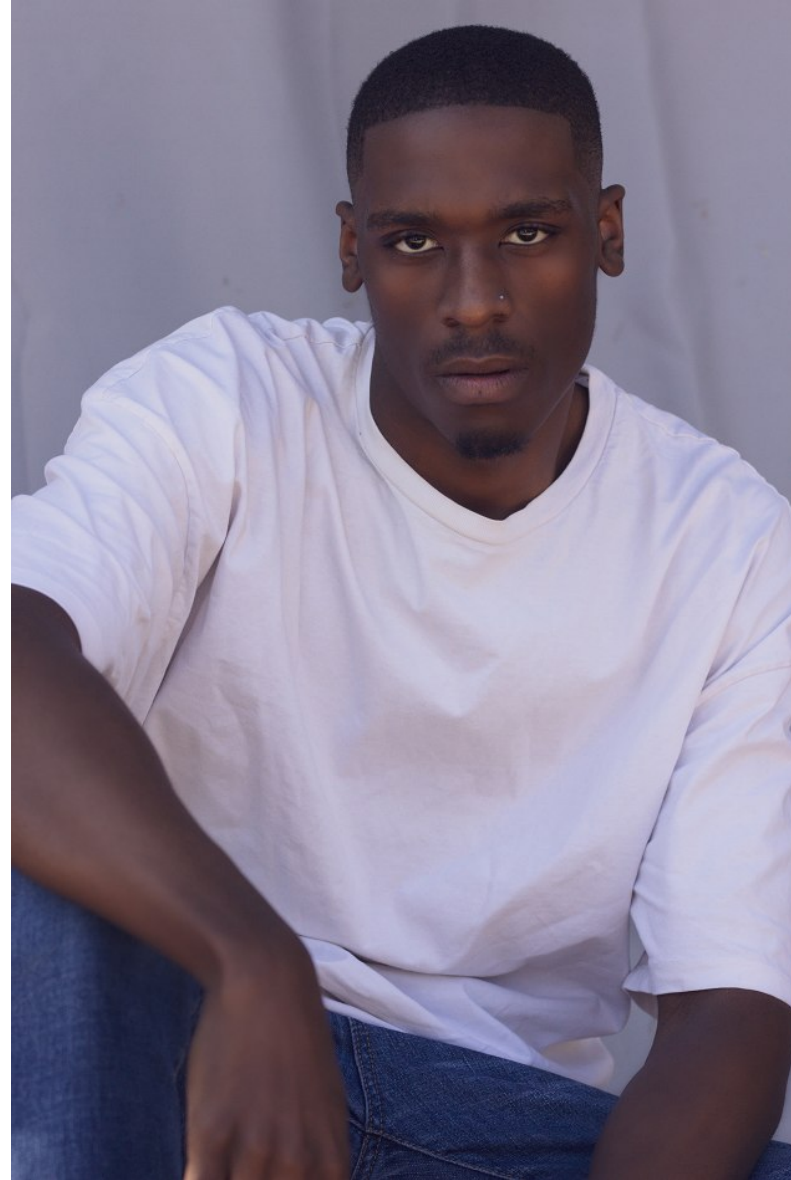

SANDILE N

Height 183cm/6'0" Chest 100cm/39.5" Waist 81cm/32" Collar 37cm/14.5" Shoe 44.5 EU/10.5 US/10 UK Hair Black Eyes Brown

## SANDILE N

Height 183cm/6'0" Chest 100cm/39.5" Waist 81cm/32" Collar 37cm/14.5" Shoe 44.5 EU/10.5 US/10 UK Hair Black Eyes Brown