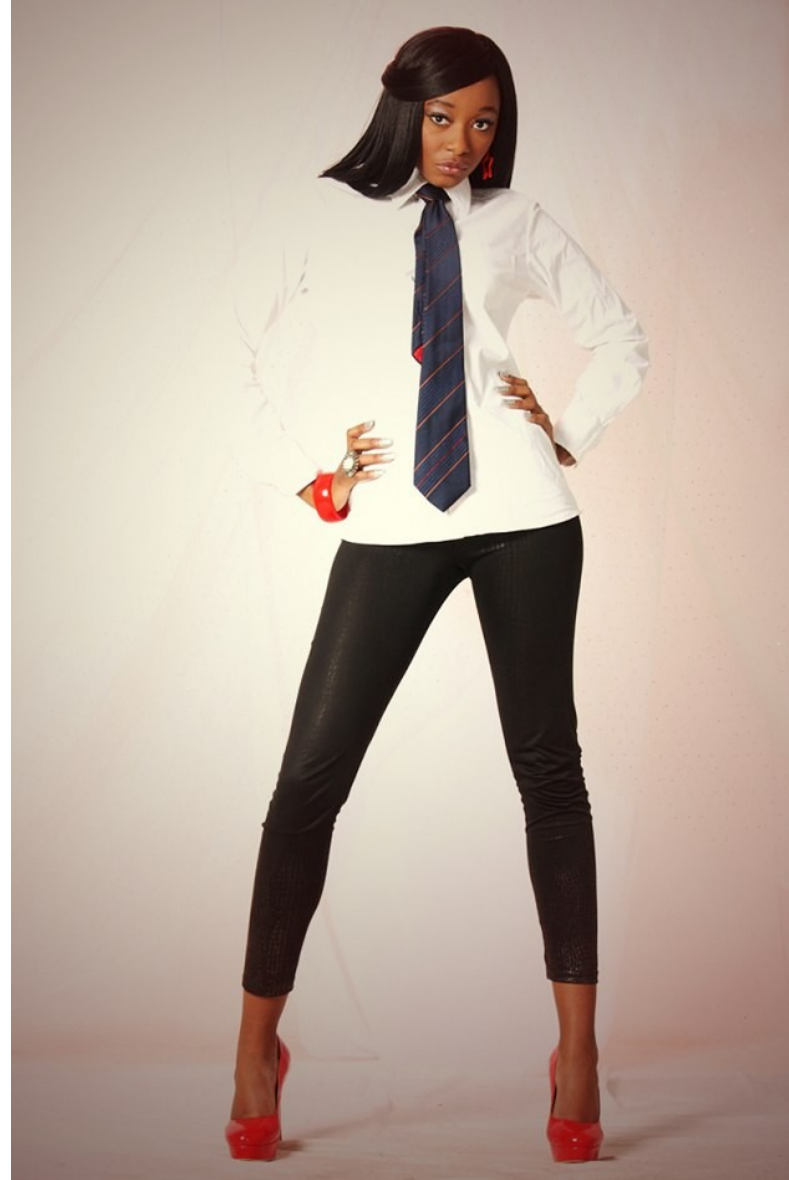

## VIOLET N

Height 176cm/5'9.5" Bust 82cm/32.5" Waist 76cm/30" Hips 84cm/33" Dress 36 EU/6 US/8 UK Shoe 40 EU/9 US/6.5 UK Hair Black Eyes Brown